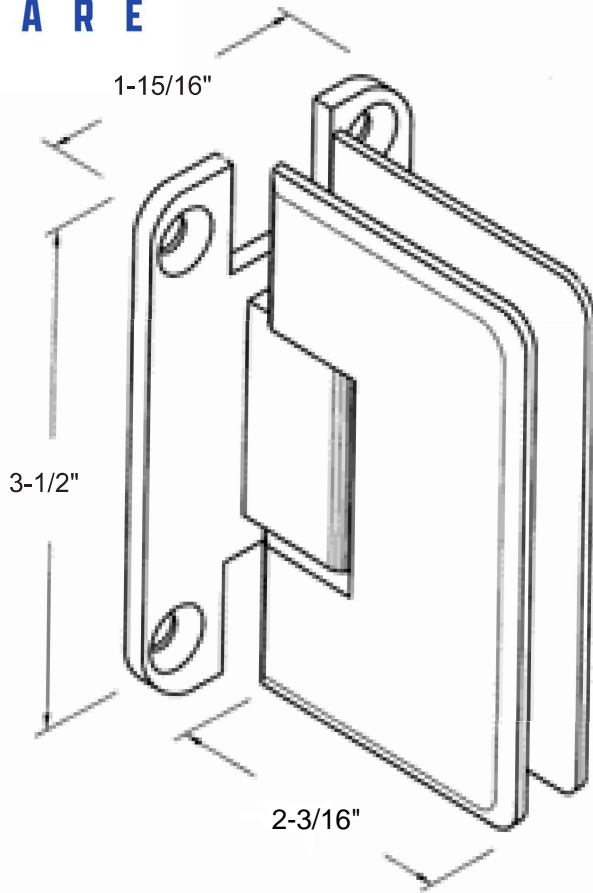

8131 Keele Street Unit 4
Concord Ontario L4K 1Z2

Info@linkhardware.ca
Tel 905 761 5656

www.linkhardware.ca

Wall Mount Hinge

CAT. NO. R037/R044

Specifications:

Glass Sizes: 3/8" to 1/2" thick tempered safety glass

Cutout Required

Includes: Gaskets, screws and template

Maximum Door Capacities for Two Hinges or Three Hinges

Maximum Door Weight:	80 lbs.	120 lbs.
Maximum Door Width:	28"	32"

Use of Gaskets:

For 3/8" Glass: Use one thick gasket on each side

For 1/2" Glass: Use one thin gasket on each side

Recommendations:

We recommend the use of only tempered safety glass. Do not use power tools when installing these hinges.