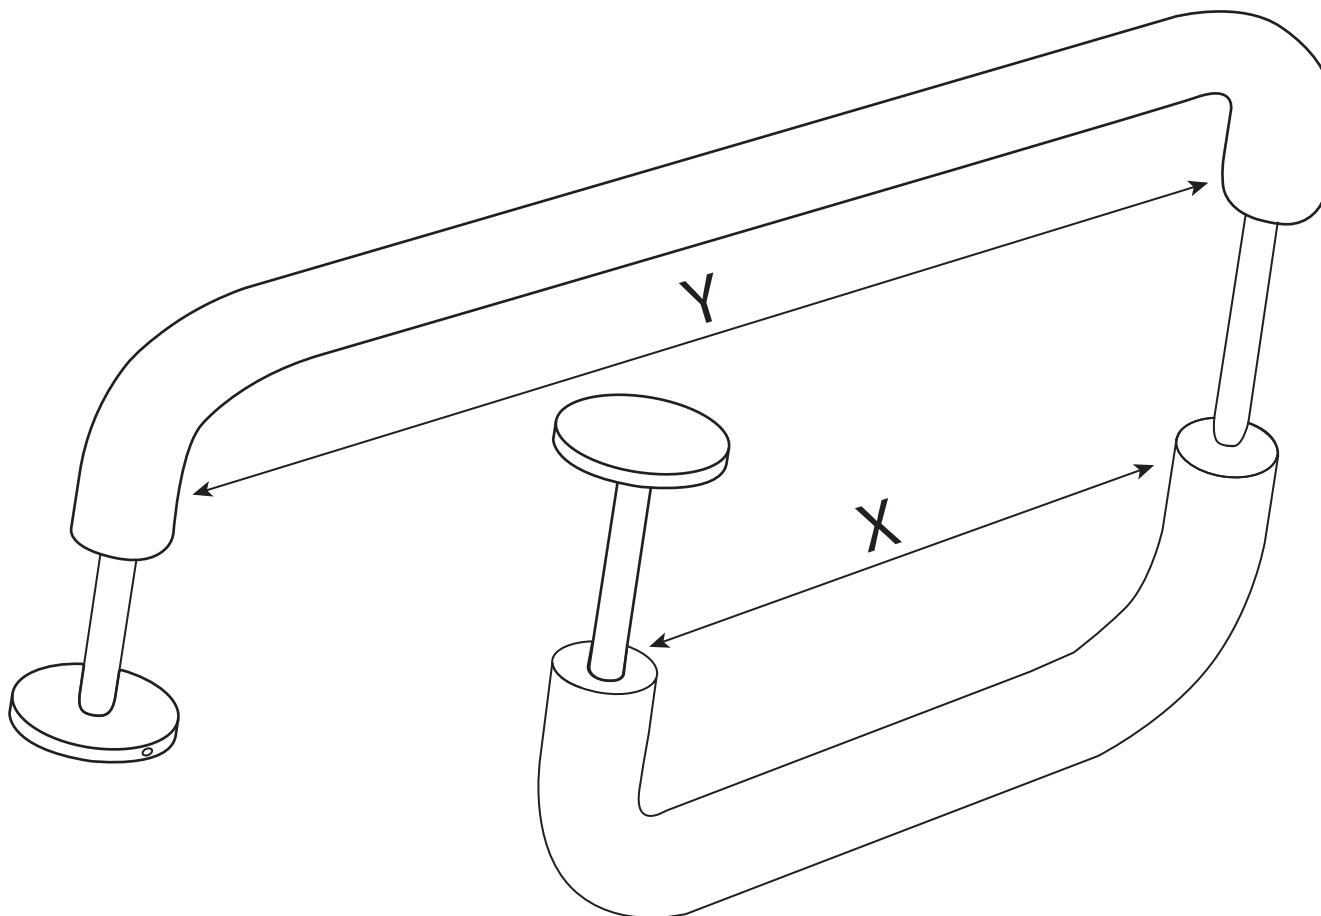

Round Series Handle/Towel Bar Combination

PART#	X	Y
R6X12	6"	12"
R6X18	6"	18"
R6X24	6"	24"
R8X18	8"	18"
R8X24	8"	24"