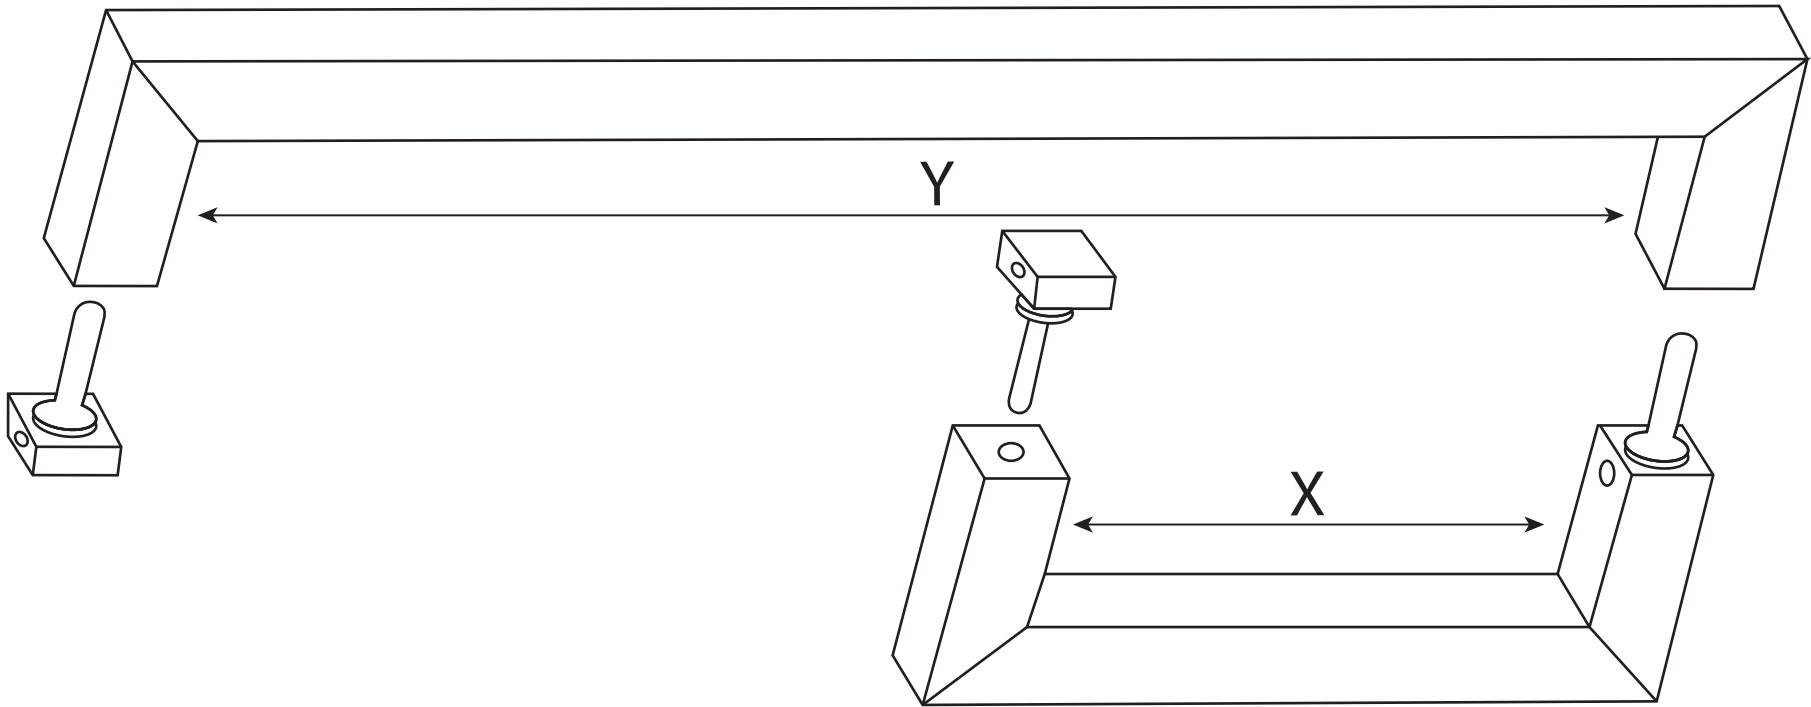

Square Series Handle/Towel Bar Combination

PART#	X	Y
S6X12	6"	12"
S6X18	6"	18"
S6X24	6"	24"
S8X18	8"	18"
S8X24	8"	24"