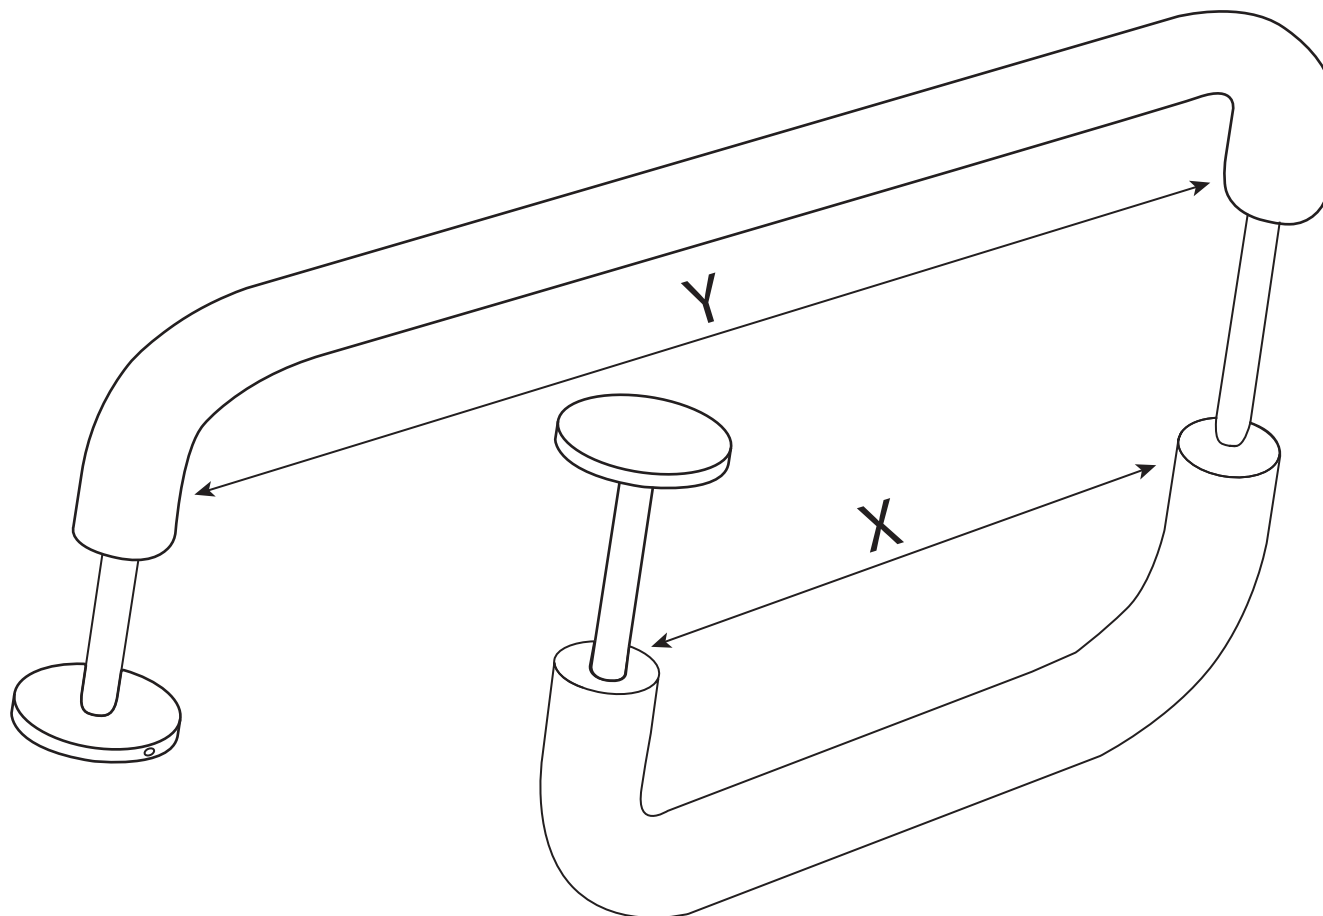

Round Series Handle/Towel Bar Combination

PART#	X	Y
R6X12	6"	12"
R6X18	6"	18"
R6X24	6"	24"
R8X18	8"	18"
R8X24	8"	24"