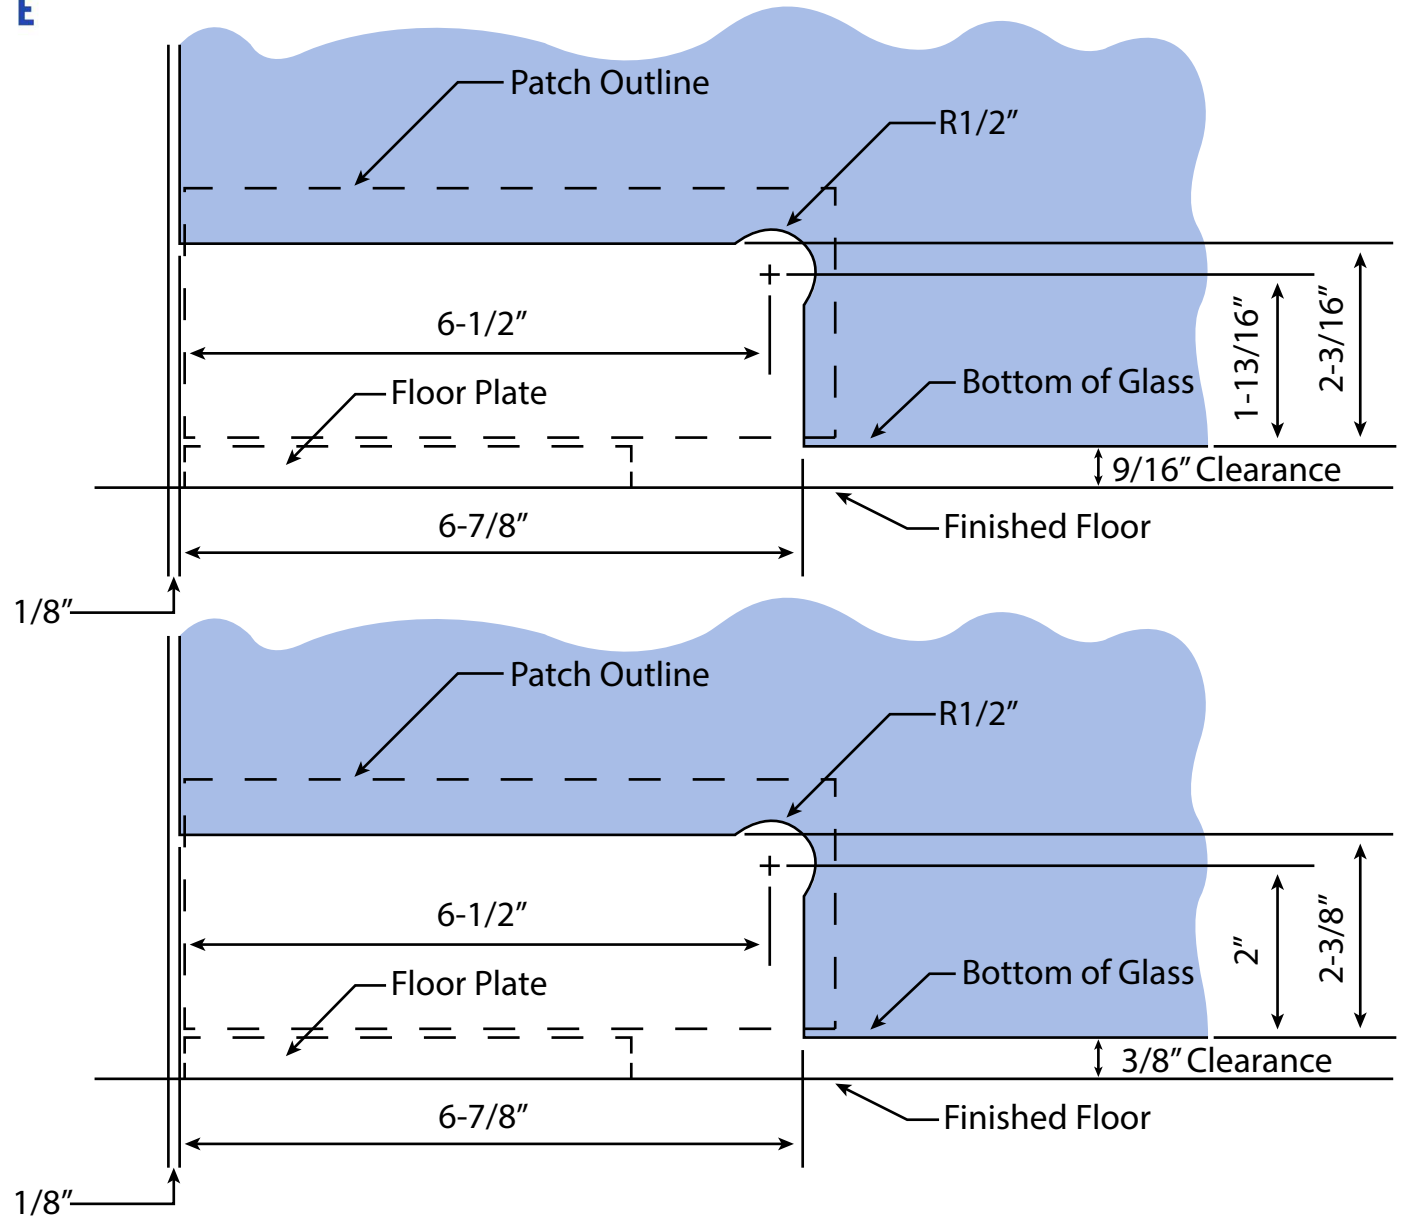

8131 Keele Street Unit 4
 Concord Ontario L4K 1Z2

Info@linkhardware.ca
 Tel 905 761 5656

www.linkhardware.ca

Patch Fitting
 CAT. NO. BB380

Specifications:
 Door Weight: 220lbs max
 Door Width: 39-3/8" max
 Door Height: 102" max