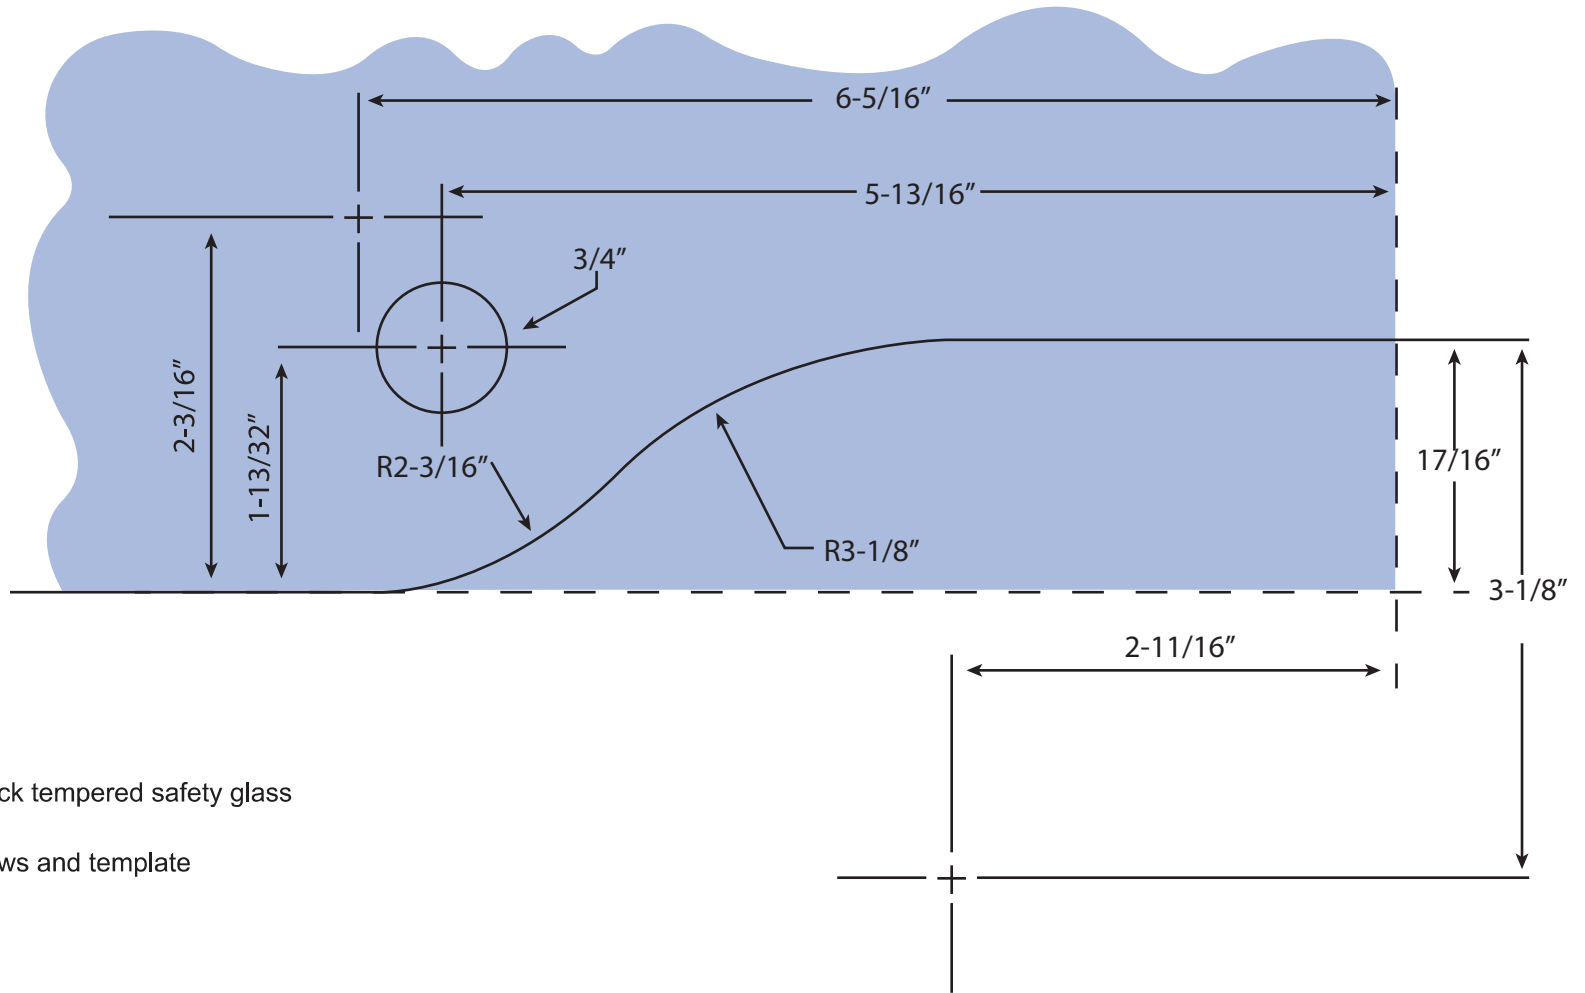

8131 Keele Street Unit 4  
Concord Ontario L4K 1Z2

Info@linkhardware.ca  
Tel 905 761 5656

www.linkhardware.ca

**Patch Fitting**  
CAT. NO. E201

Specifications:

Glass Sizes: 3/8" to 1/2" thick tempered safety glass

Cutout Required

Includes: Gaskets, screws and template

Recommendations:

We recommend the use of only tempered safety glass.