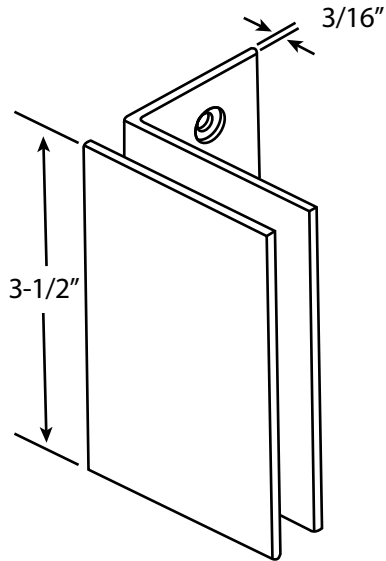

8131 Keele Street Unit 4
Concord Ontario L4K 1Z2

Info@linkhardware.ca
Tel 905 761 5656

www.linkhardware.ca

Front View

Rear View

Wall Mount Bracket CAT. NO. GE90

Specifications:

Glass Sizes: 3/8" to 1/2" thick tempered safety glass

Cutout Required

Includes: Gaskets, screws and template

Hole Size Required: 3/4"

Recommendations:

We recommend the use of only tempered safety glass. Do not use power tools when installing these hinges.