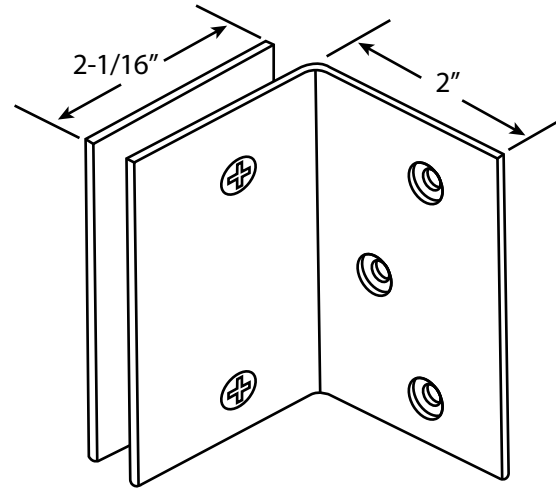

8131 Keele Street Unit 4
Concord Ontario L4K 1Z2

Info@linkhardware.ca
Tel 905 761 5656

www.linkhardware.ca

Front View

Rear View

Wall Mount Bracket CAT. NO. GE90

Specifications:

Glass Sizes: 3/8" to 1/2" thick tempered safety glass

Cutout Required

Includes: Gaskets, screws and template

Hole Size Required: 3/4"

Recommendations:

We recommend the use of only tempered safety glass. Do not use power tools when installing these hinges.