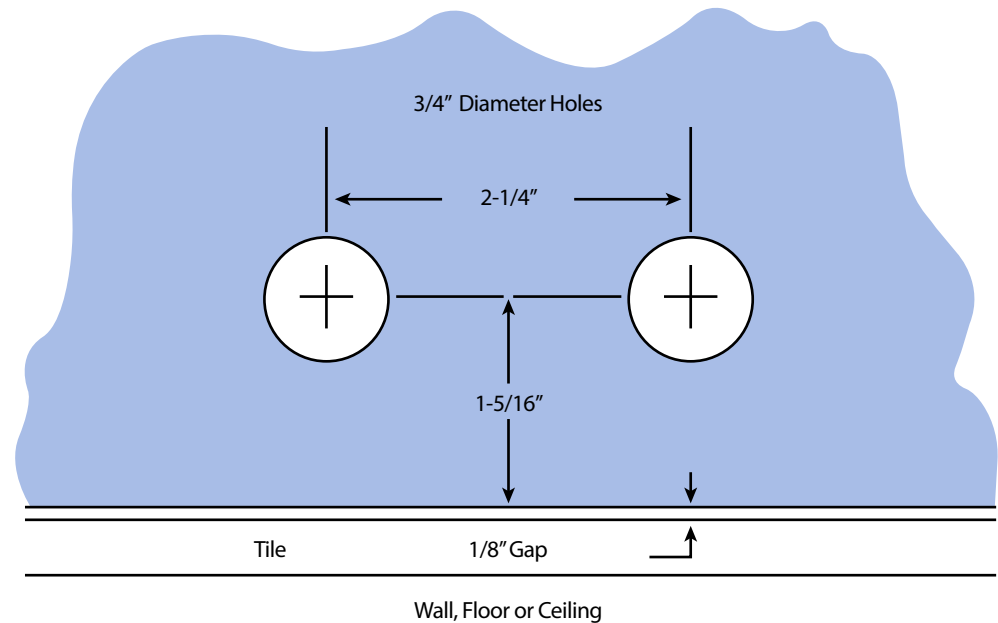

8131 Keele Street Unit 4
Concord Ontario L4K 1Z2

Info@linkhardware.ca
Tel 905 761 5656

www.linkhardware.ca

Front View

Rear View

Wall Mount Bracket CAT. NO. GE90

Specifications:

Glass Sizes: 3/8" to 1/2" thick tempered safety glass

Cutout Required

Includes: Gaskets, screws and template

Hole Size Required: 3/4"

Recommendations:

We recommend the use of only tempered safety glass. Do not use power tools when installing these hinges.