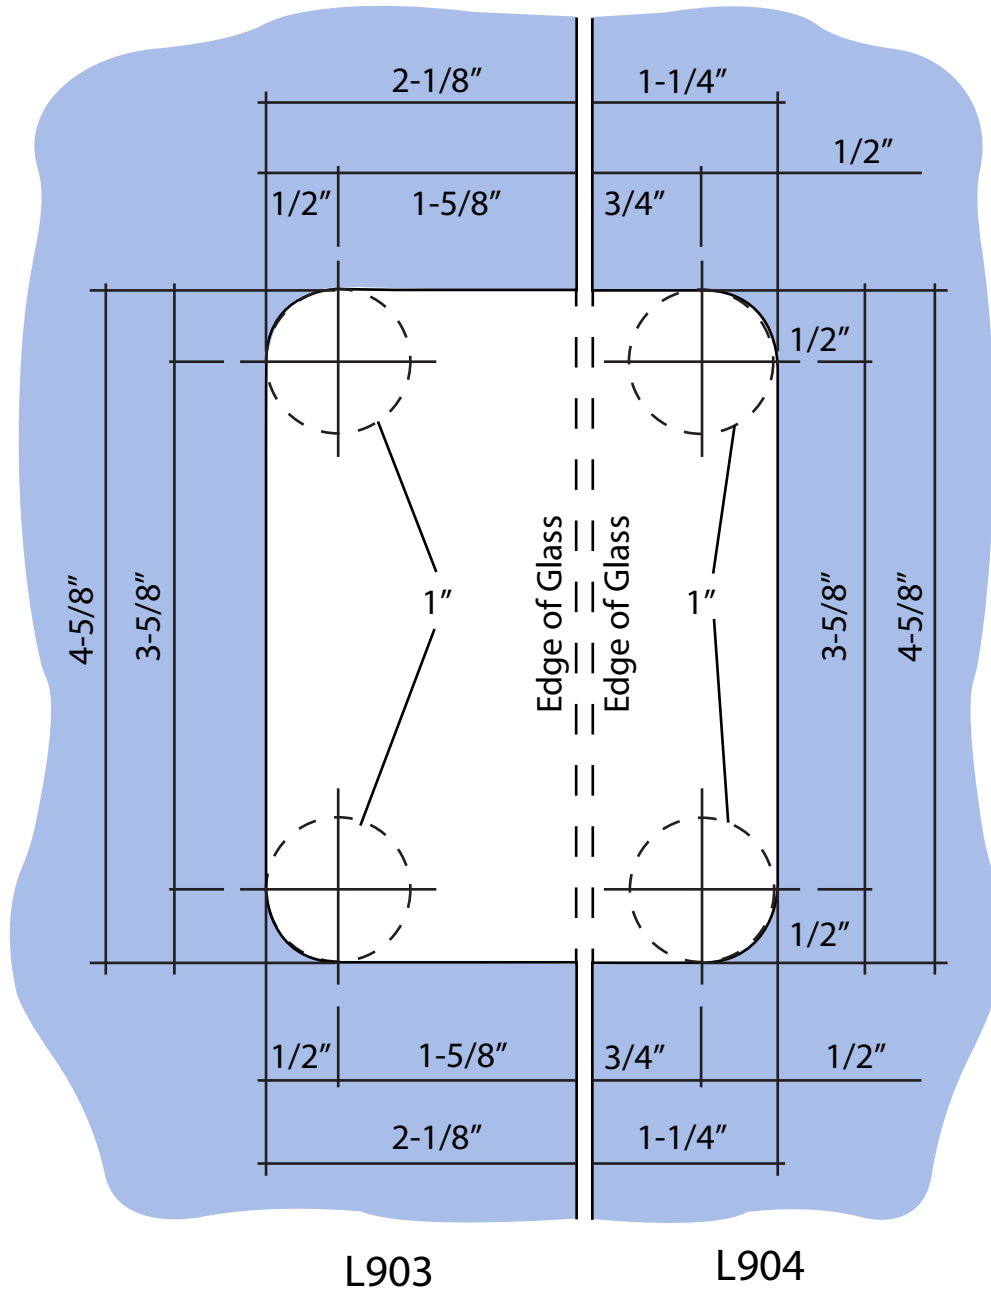

8131 Keele Street Unit 4
Concord Ontario L4K 1Z2

Info@linkhardware.ca
Tel 905 761 5656

www.linkhardware.ca

Deadthrow Low Profile Keeper CAT. NO. L903 & L904

Specifications:

Glass Sizes: 1/2" thick tempered safety glass

Cutout Required

Includes: Gaskets, screws and template

Use of Gaskets:

For 1/2" Glass: Use one thin gasket on each side

Recommendations:

We recommend the use of only tempered safety glass. Do not use power tools when installing these hinges.