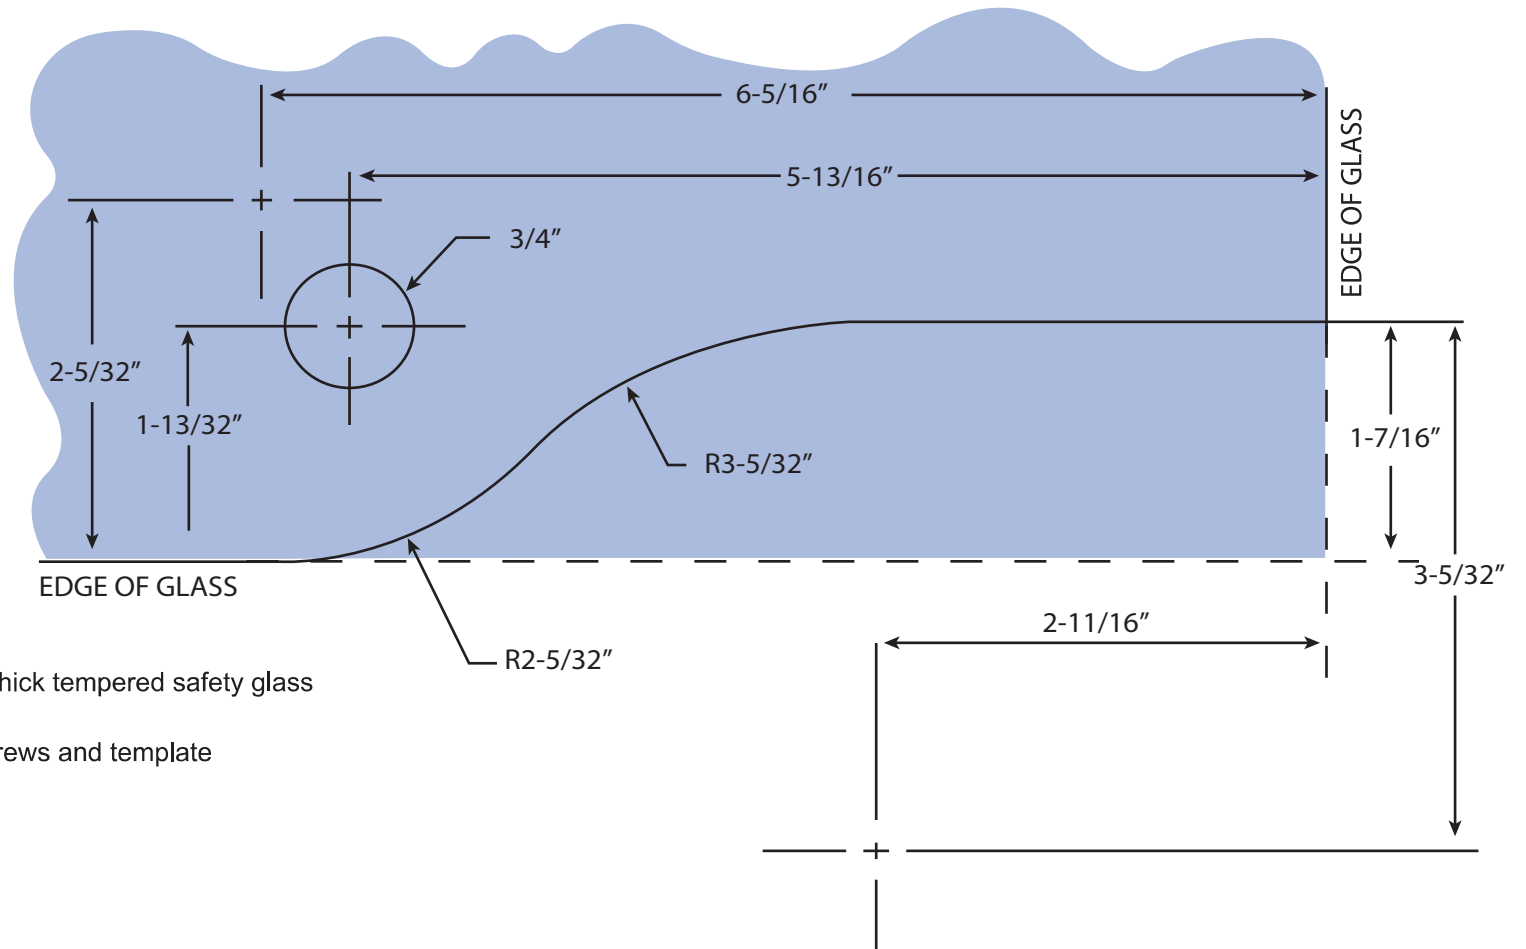

8131 Keele Street Unit 4  
 Concord Ontario L4K 1Z2

Info@linkhardware.ca  
 Tel 905 761 5656

[www.linkhardware.ca](http://www.linkhardware.ca)

**Door Patch Fitting**  
 CAT. NO. PH20C

Specifications:  
 Glass Sizes: 3/8" to 1/2" thick tempered safety glass  
 Cutout Required  
 Includes: Gaskets, screws and template