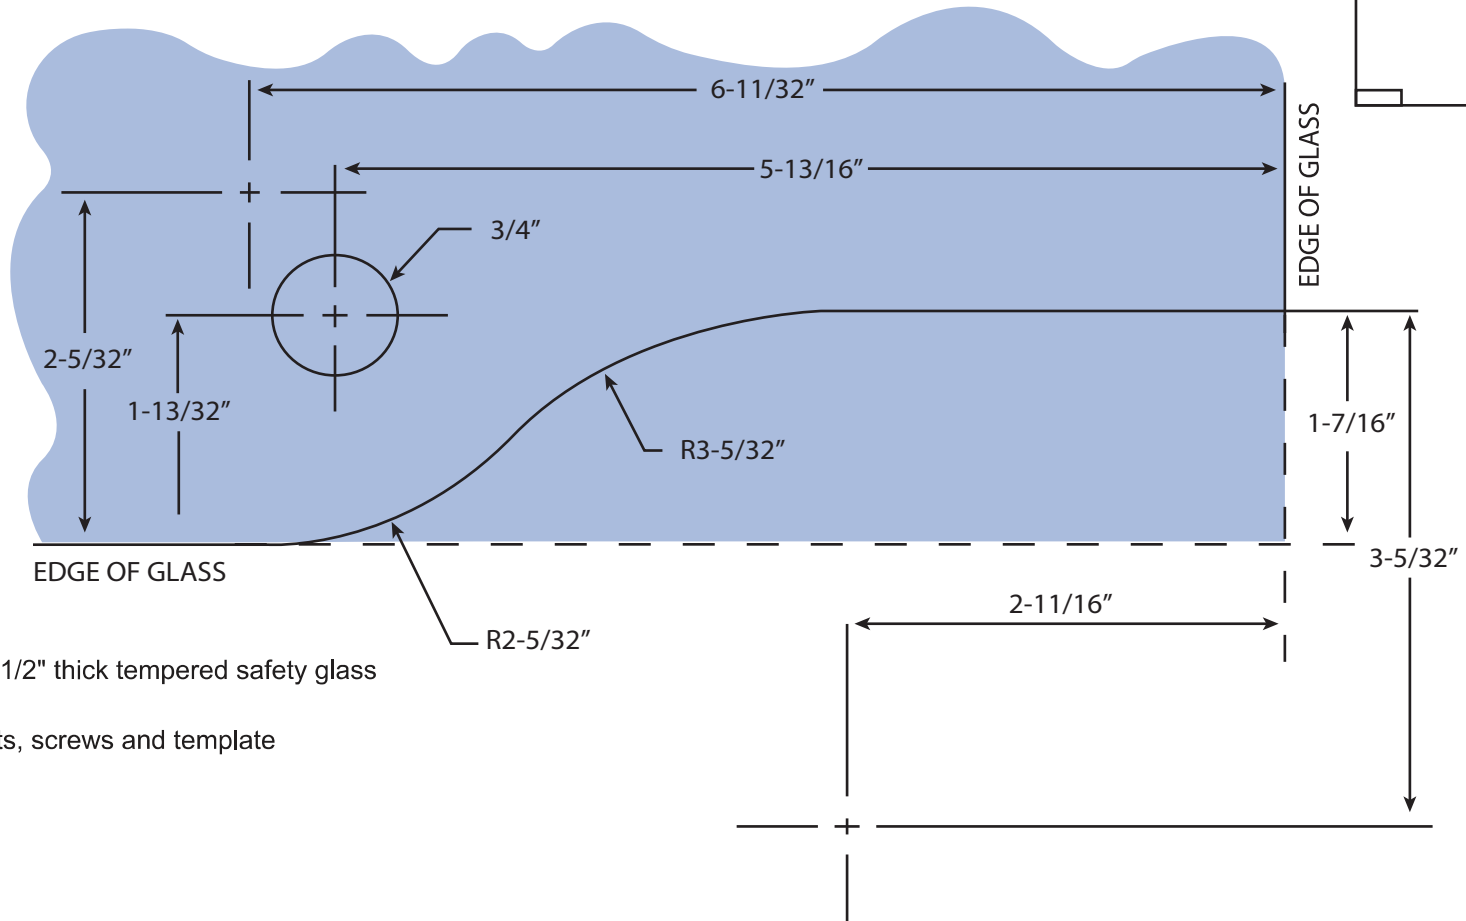

Transom Patch CAT. NO. PT34

Specifications:

Glass Sizes: 3/8" to 1/2" thick tempered safety glass

Cutout Required

Includes: Gaskets, screws and template