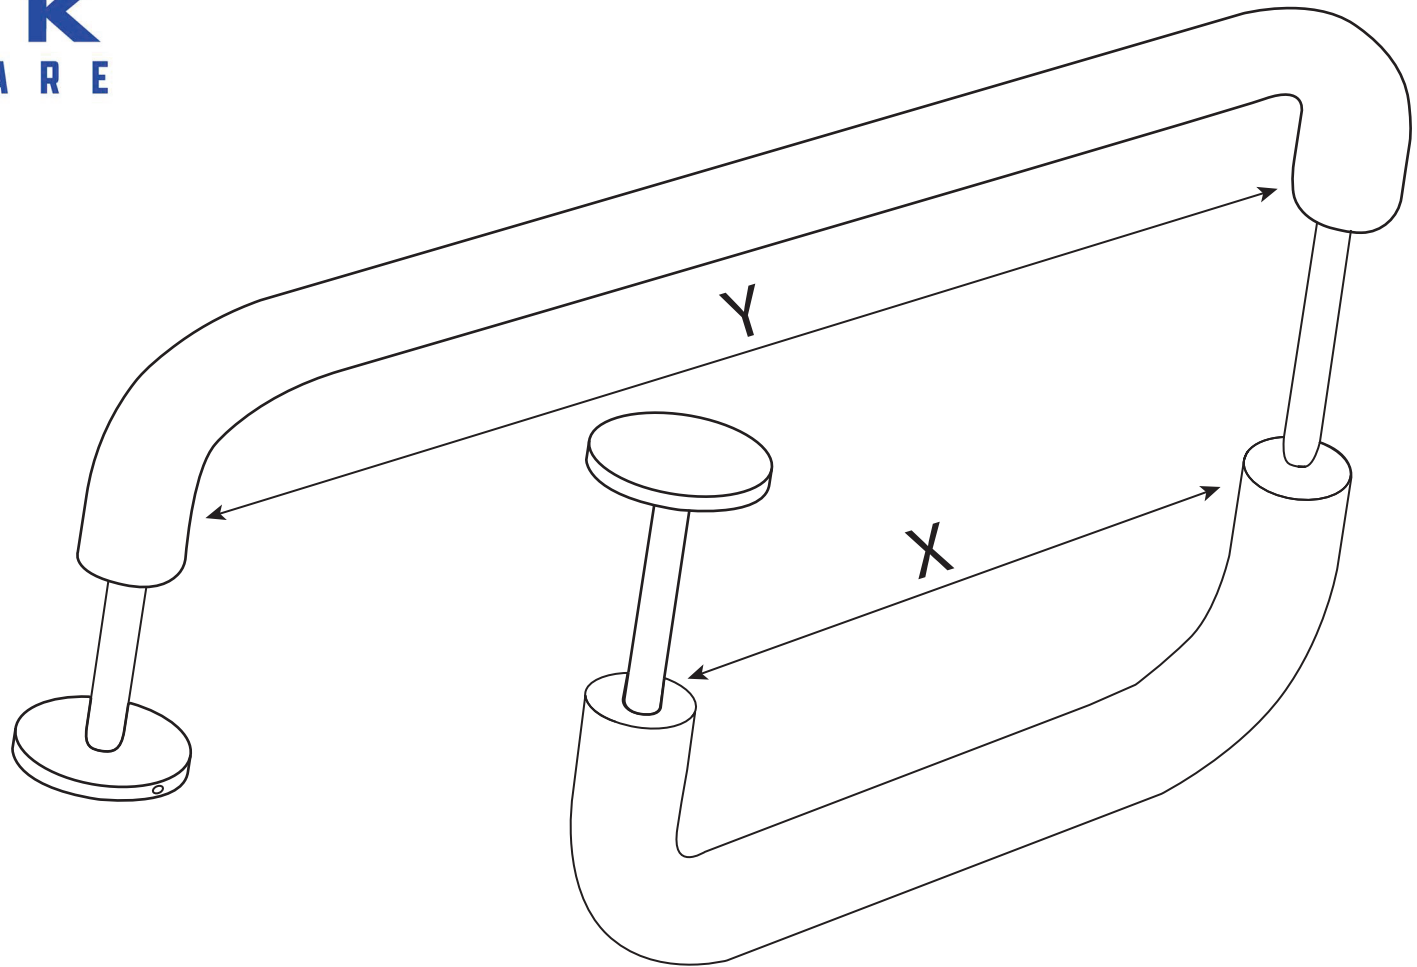

8131 Keele Street Unit 4
Concord Ontario L4K 1Z2

Info@linkhardware.ca
Tel 905 761 5656

www.linkhardware.ca

Handle/Towel Combo

Specifications:

Glass Sizes: 3/8" to 1/2" thick tempered safety glass

Cutout Required

Includes: Gaskets, screws and template

Recommendations:

We recommend the use of only tempered safety glass.

PART #	X	Y
R6X12	6"	12"
R6X18	6"	18"
R6X24	6"	24"
R8X18	8"	18"
R8X24	8"	24"