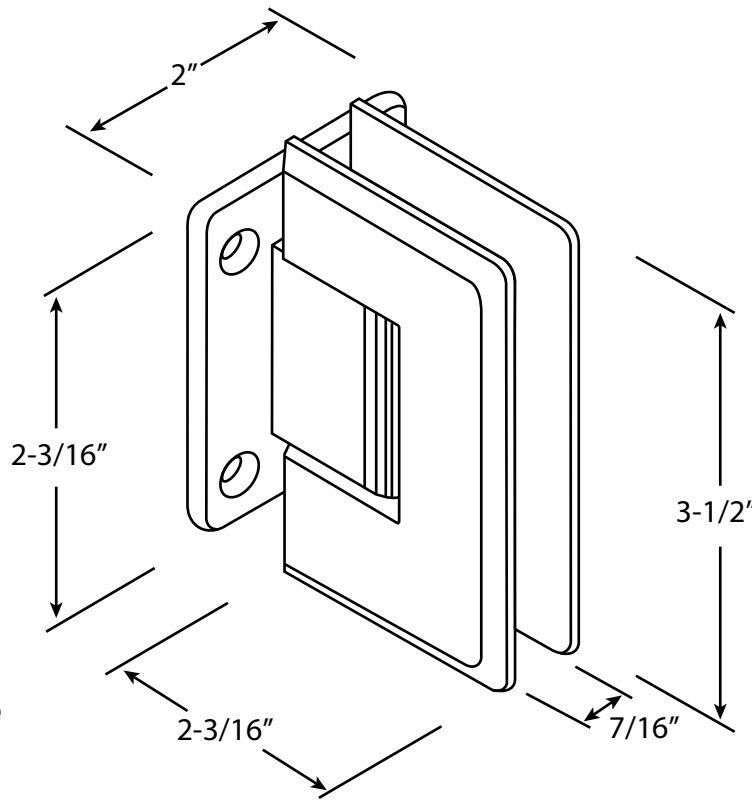

8131 Keele Street Unit 4
 Concord Ontario L4K 1Z2

Info@linkhardware.ca
 Tel 905 761 5656

www.linkhardware.ca

Wall Mount Hinge

CAT. NO. R074

Specifications:

Glass Sizes: 3/8" to 1/2" thick tempered safety glass

Cutout Required

Includes: Gaskets, screws and template

Maximum Door Capacities for Two Hinges or Three Hinges

Maximum Door Weight:	80 lbs.	120 lbs.
Maximum Door Width:	28"	32"

Use of Gaskets:

For 3/8" Glass: Use one thick gasket on each side

For 1/2" Glass: Use one thin gasket on each side

Recommendations:

We recommend the use of only tempered safety glass. Do not use power tools when installing these hinges.