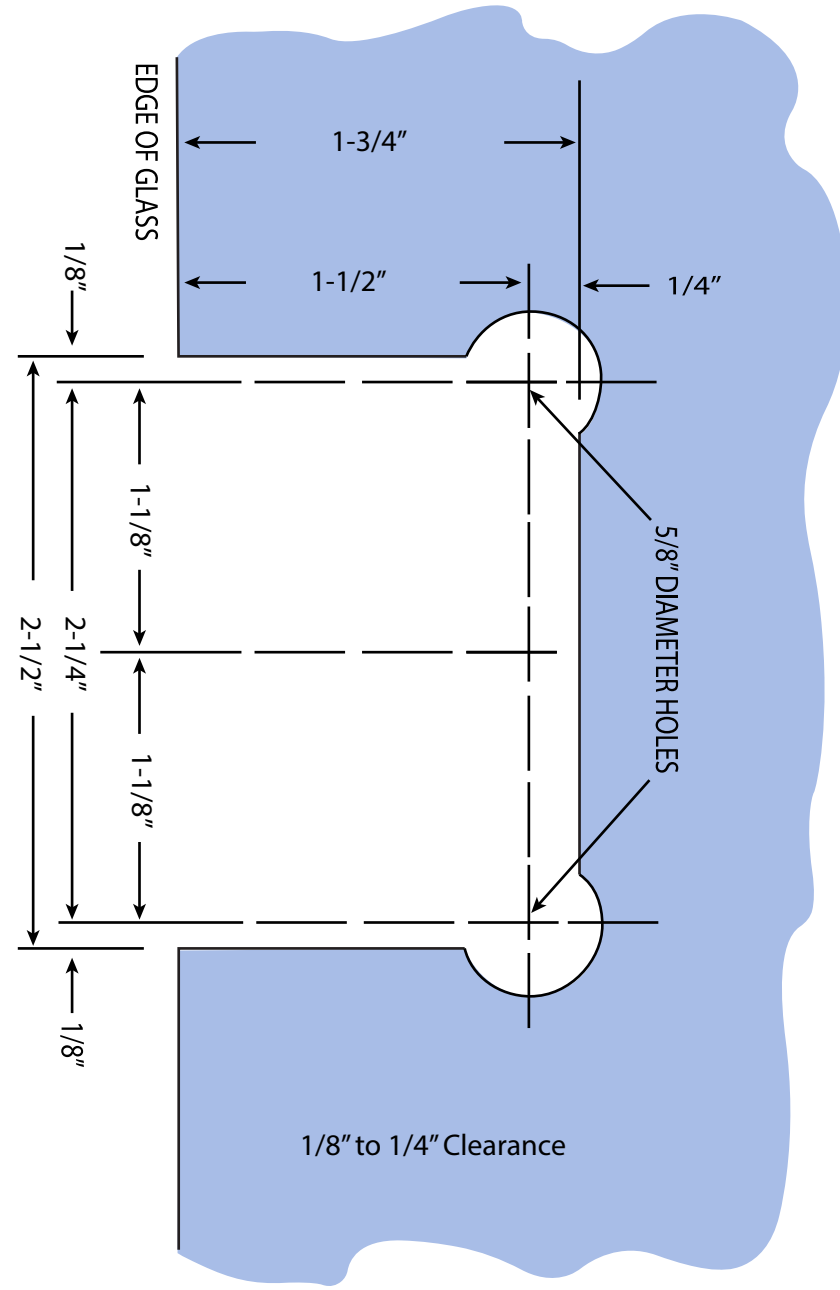

8131 Keele Street Unit 4
 Concord Ontario L4K 1Z2

Info@linkhardware.ca
 Tel 905 761 5656

www.linkhardware.ca

Wall Mount Hinge

CAT. NO. R074

Specifications:

Glass Sizes: 3/8" to 1/2" thick tempered safety glass

Cutout Required

Includes: Gaskets, screws and template

Maximum Door Capacities for Two Hinges or Three Hinges

Maximum Door Weight:	80 lbs.	120 lbs.
Maximum Door Width:	28"	32"

Use of Gaskets:

For 3/8" Glass: Use one thick gasket on each side

For 1/2" Glass: Use one thin gasket on each side

Recommendations:

We recommend the use of only tempered safety glass. Do not use power tools when installing these hinges.