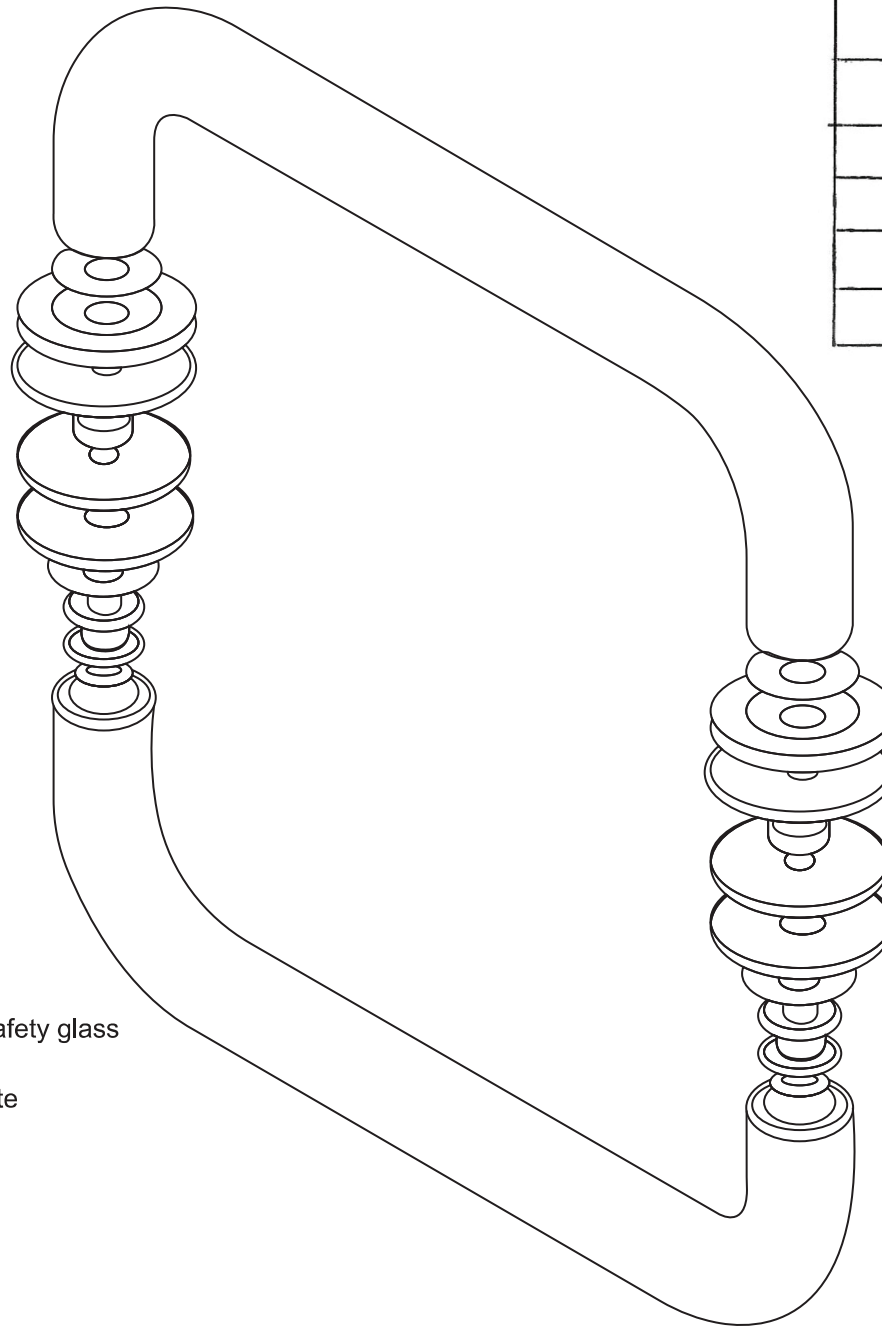

8131 Keele Street Unit 4
Concord Ontario L4K 1Z2

Info@linkhardware.ca
Tel 905 761 5656

www.linkhardware.ca

Round Back to Back

Specifications:

Glass Sizes: 3/8" to 1/2" thick tempered safety glass

Cutout Required

Includes: Gaskets, screws and template

OVERALL SIZE	CENTER-TO-CENTER
A	B
6"	6"
8"	8"
12"	12"
18"	18"
24"	24"

Recommendations:

We recommend the use of only tempered safety glass.