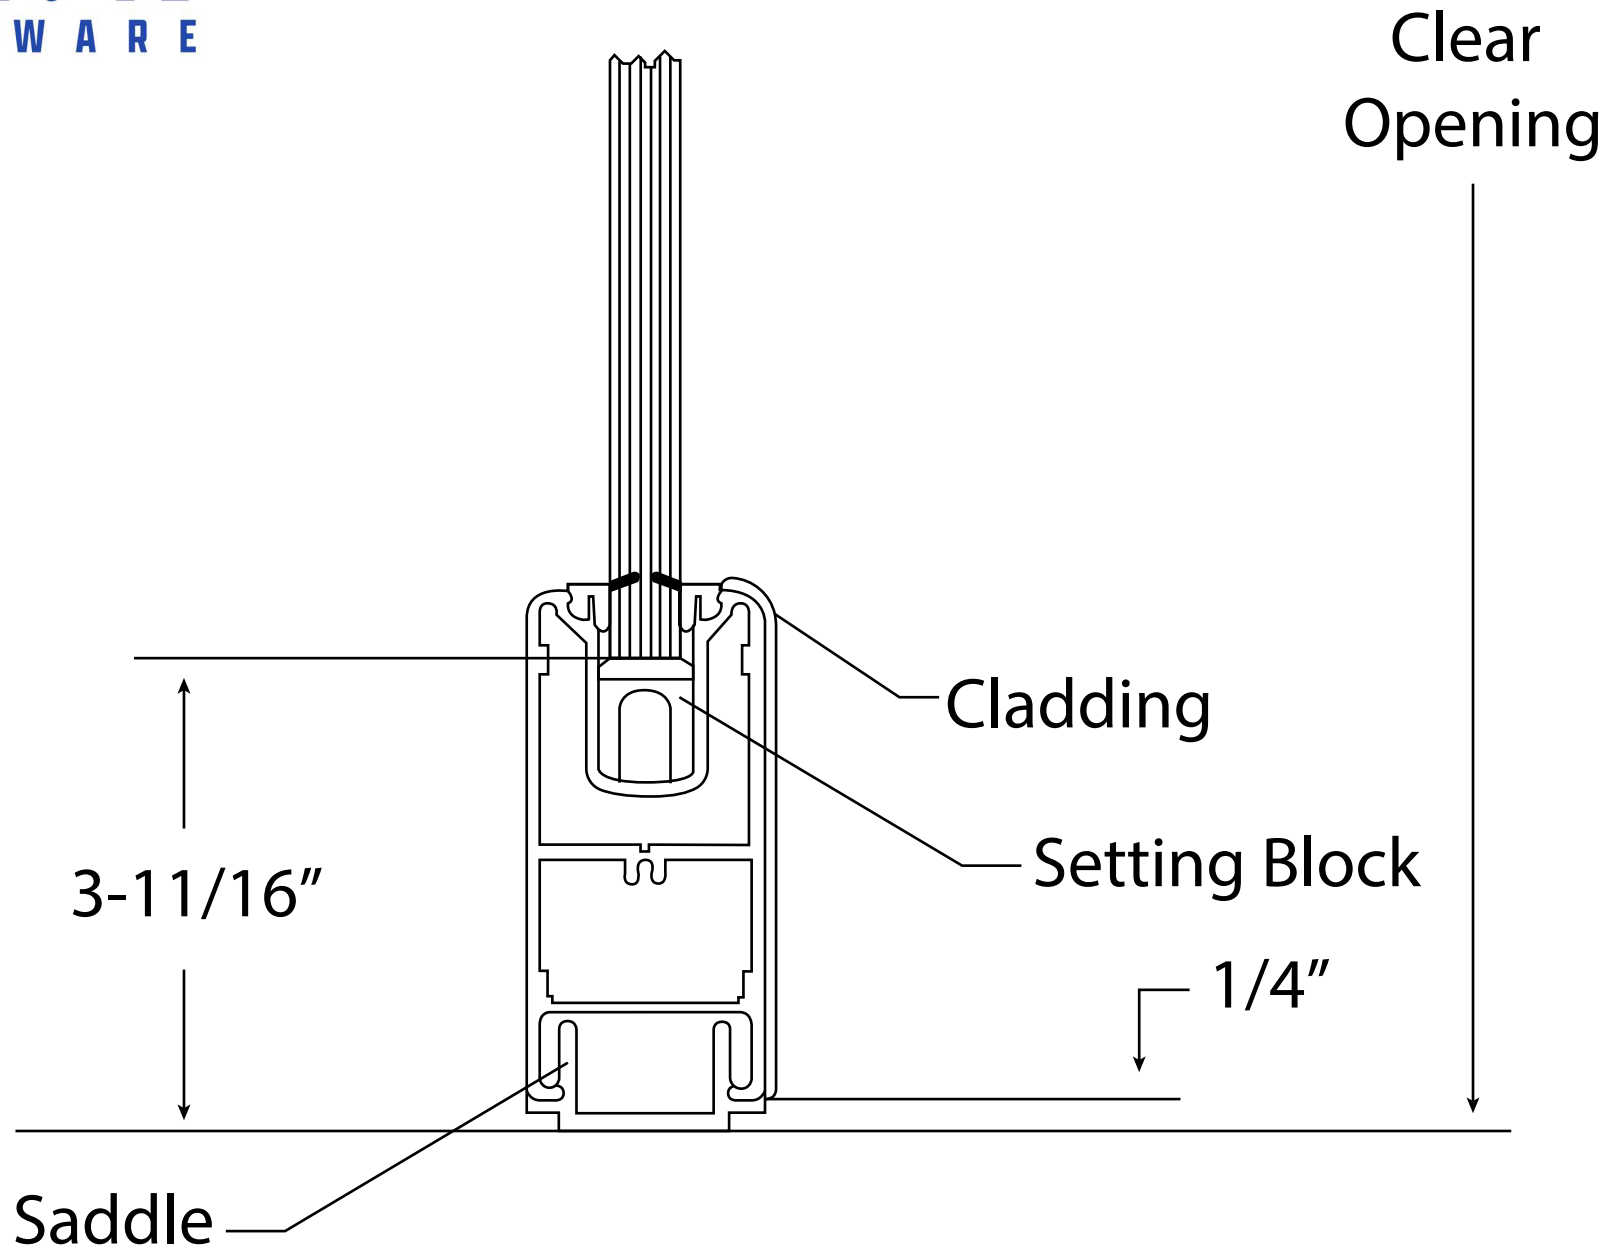

8131 Keele Street Unit 4
Concord Ontario L4K 1Z2

Info@linkhardware.ca
Tel 905 761 5656

www.linkhardware.ca

Sidelite Rail
CAT. NO. SR4

Recommendations:

We recommend the use of only tempered safety glass. Do not use power tools when installing these hinges.