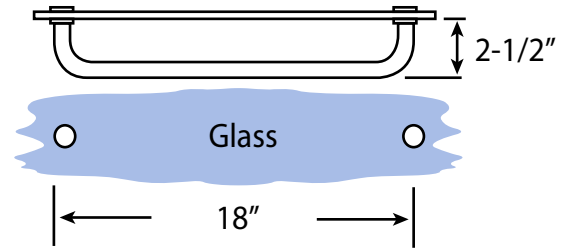

8131 Keele Street Unit 4
Concord Ontario L4K 1Z2

Info@linkhardware.ca
Tel 905 761 5656

www.linkhardware.ca

Length	SKU
12"	M12, R12
18"	M18, R18, S18
24"	M24, R24, S24

Towel Bar

Specifications:

Glass Sizes: 1/4" to 1/2" thick tempered safety glass

Cutout Required

Includes: Gaskets, screws and template

Hole Required: 1/2"

Recommendations:

We recommend the use of only tempered safety glass. Do not use power tools when installing these hinges.