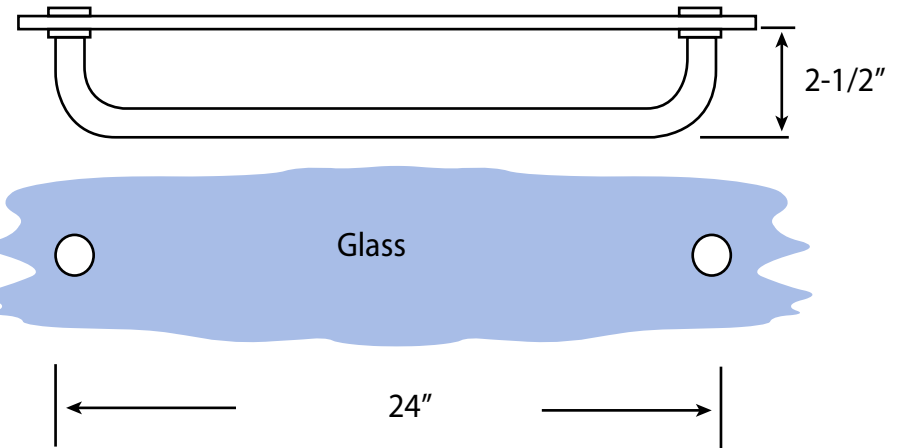

8131 Keele Street Unit 4
Concord Ontario L4K 1Z2

Info@linkhardware.ca
Tel 905 761 5656

www.linkhardware.ca

Length	SKU
12"	M12, R12
18"	M18, R18, S18
24"	M24, R24, S24

Towel Bar

Specifications:

Glass Sizes: 1/4" to 1/2" thick tempered safety glass

Cutout Required

Includes: Gaskets, screws and template

Hole Required: 1/2"

Recommendations:

We recommend the use of only tempered safety glass. Do not use power tools when installing these hinges.