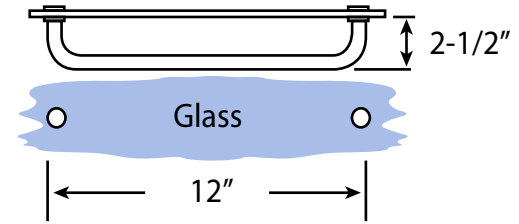

8131 Keele Street Unit 4
Concord Ontario L4K 1Z2

Info@linkhardware.ca
Tel 905 761 5656

www.linkhardware.ca

Length	SKU
12"	M12, R12
18"	M18, R18, S18
24"	M24, R24, S24

Towel Bar

Specifications:

Glass Sizes: 1/4" to 1/2" thick tempered safety glass

Cutout Required

Includes: Gaskets, screws and template

Hole Required: 1/2"

Recommendations:

We recommend the use of only tempered safety glass. Do not use power tools when installing these hinges.