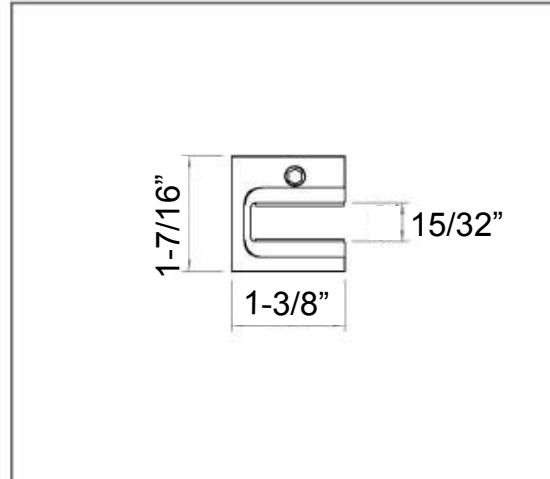

Connector Glass to Wall

SKU: NKB4

Features

- Maximum Door Weight for 2 Hinges: 160 lbs.
- Maximum Door Width: 36"
- Material: Brass
- Glass Thickness: 3/8"
- Closed Adjustment: 1° to 3°
- Door Stopper to be used on installation is required.