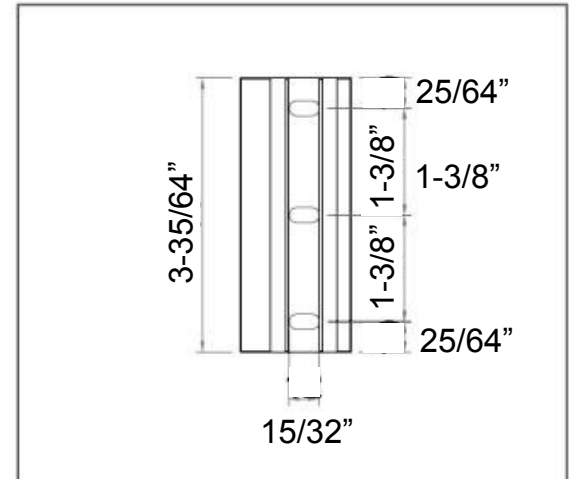

Connector Glass to Wall

SKU: NKB4

Features

- Maximum Door Weight for 2 Hinges: 160 lbs.
- Maximum Door Width: 36"
- Material: Brass
- Glass Thickness: 3/8"
- Closed Adjustment: 1° to 3°
- Door Stopper to be used on installation is required.