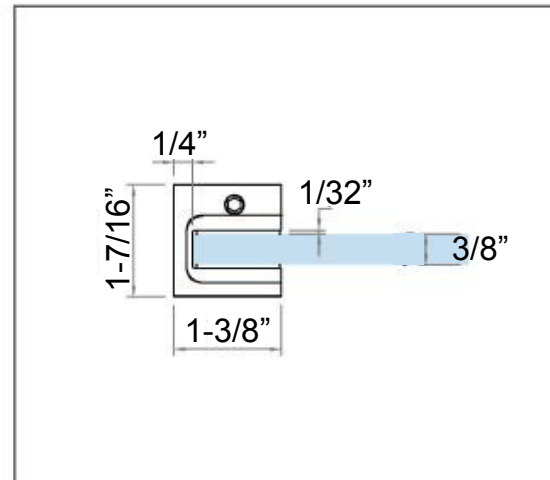

Connector Glass to Wall

SKU: NKB4

Features

- Maximum Door Weight for 2 Hinges: 160 lbs.
- Maximum Door Width: 36"
- Material: Brass
- Glass Thickness: 3/8"
- Closed Adjustment: 1° to 3°
- Door Stopper to be used on installation is required.